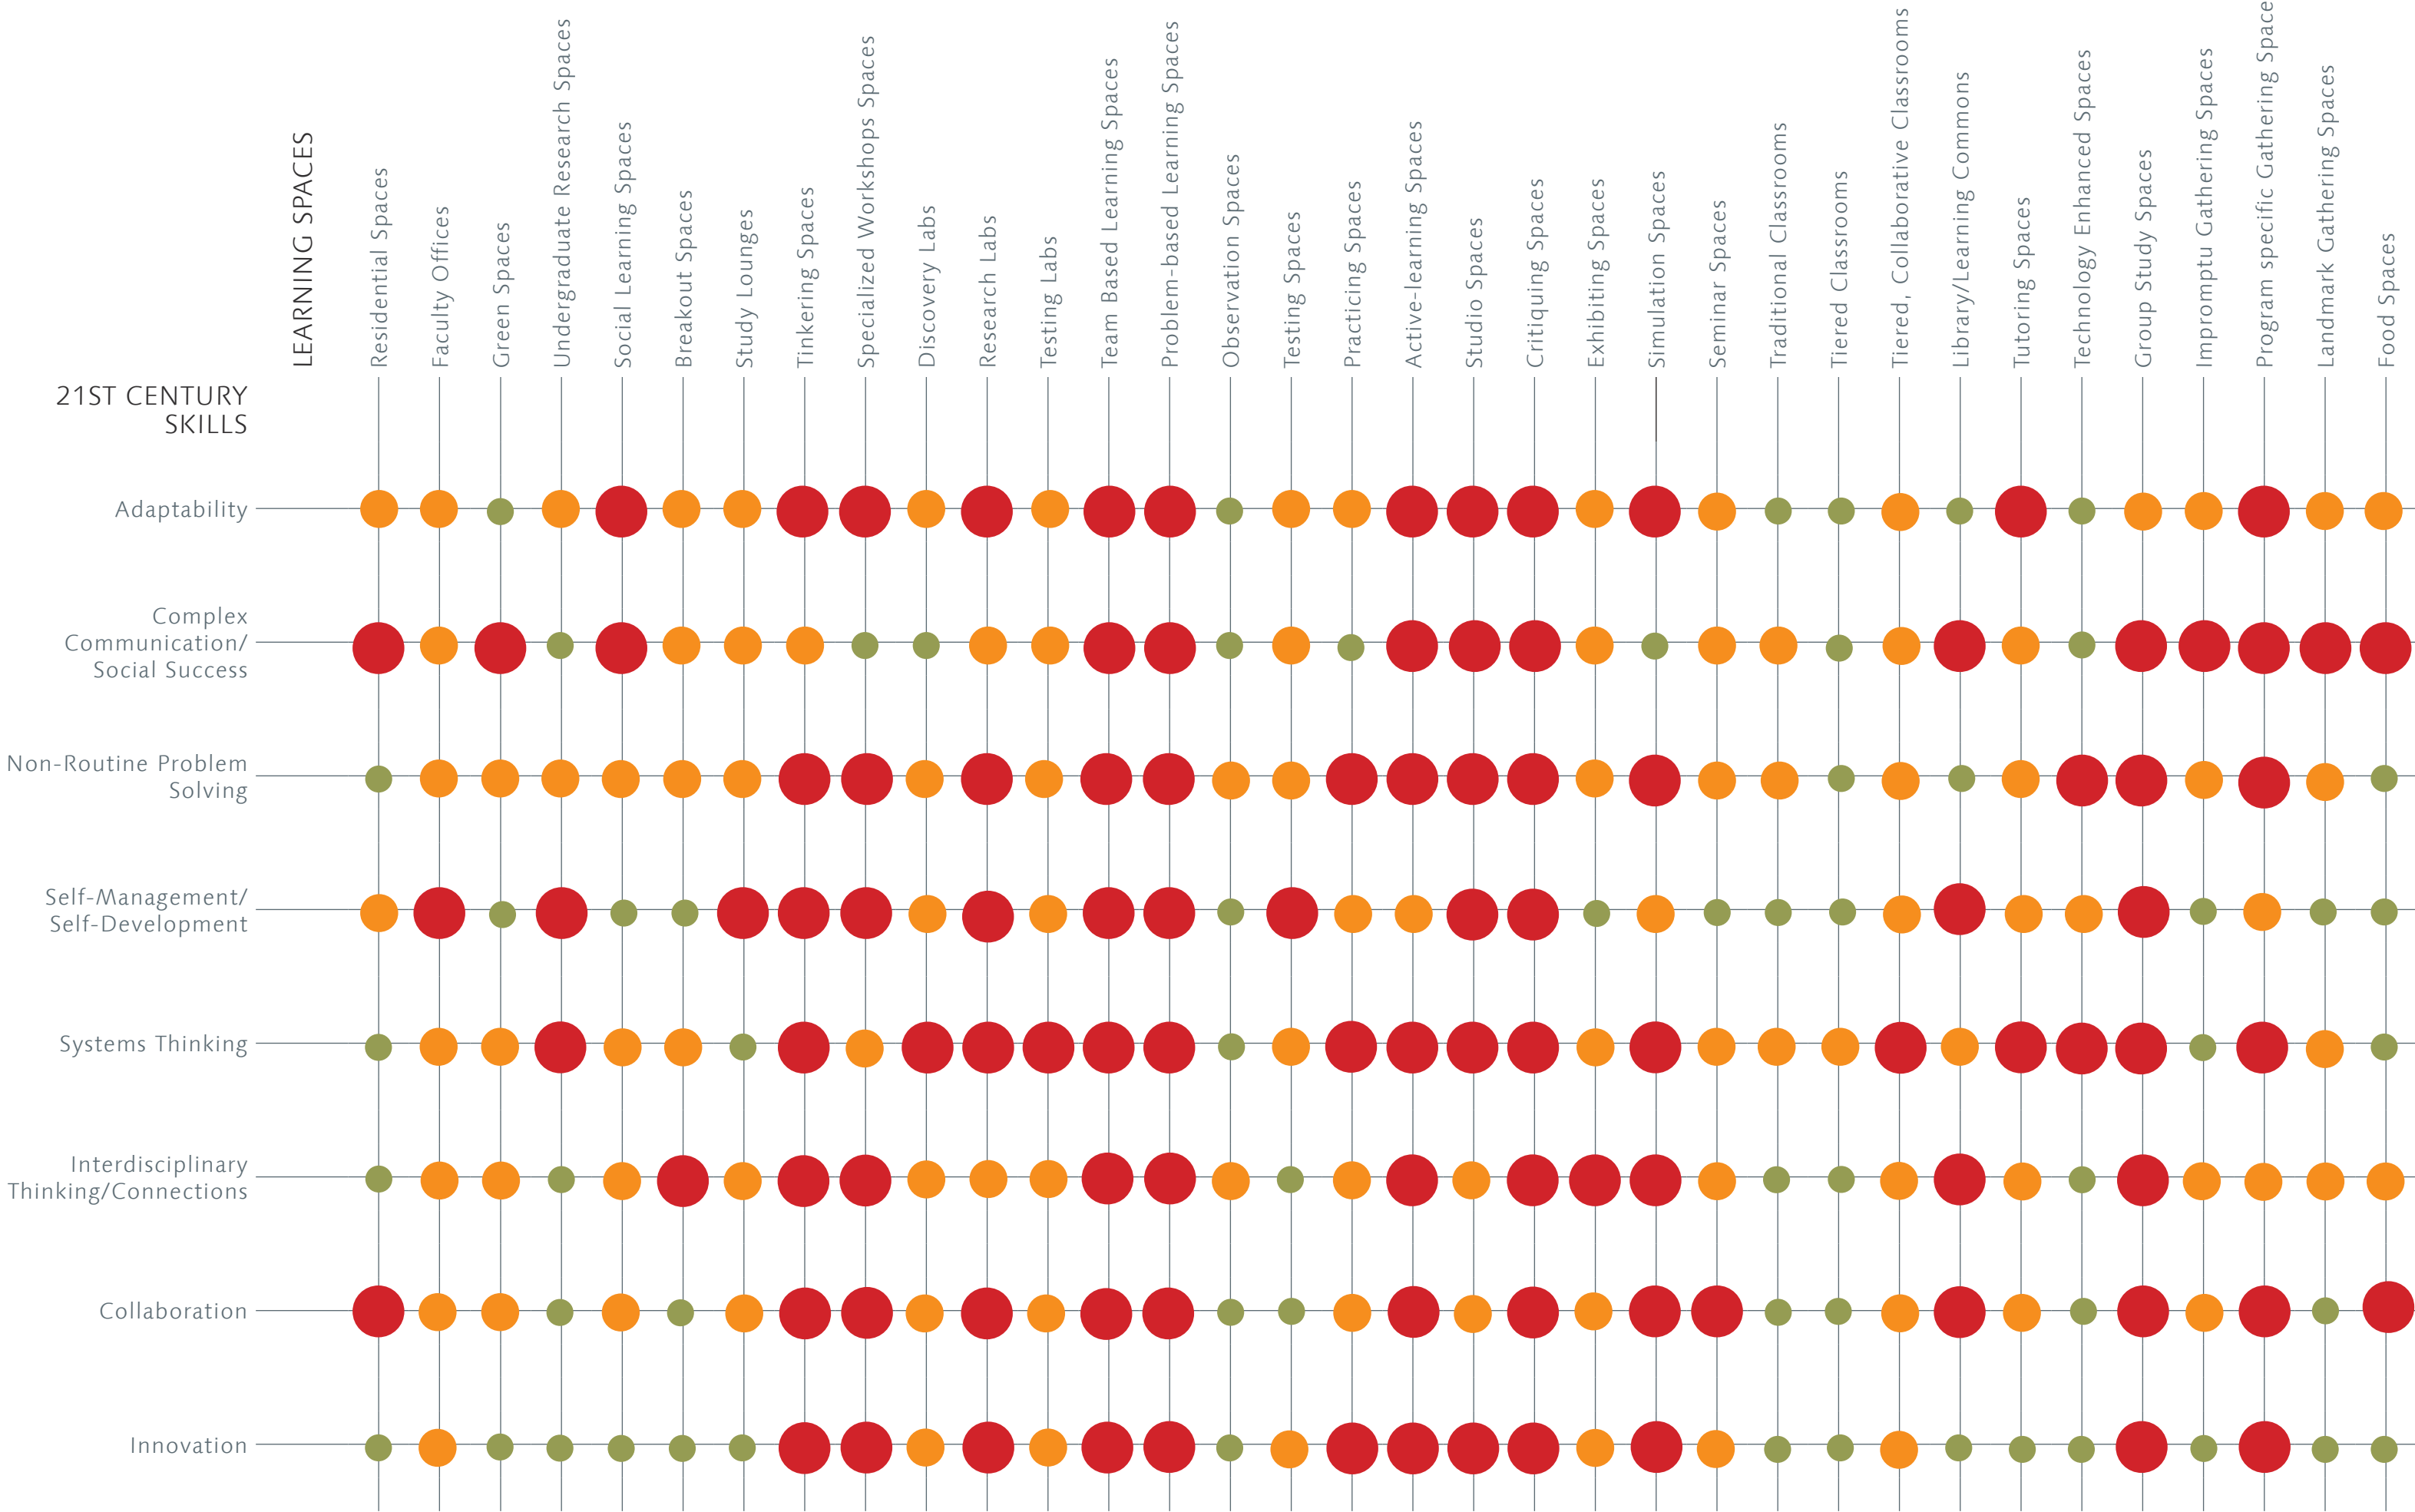

# A FABRIC OF LEARNING IN SPACES

VALUED LEARNING EXPERIENCE

- Rich
- Moderate
- Marginal